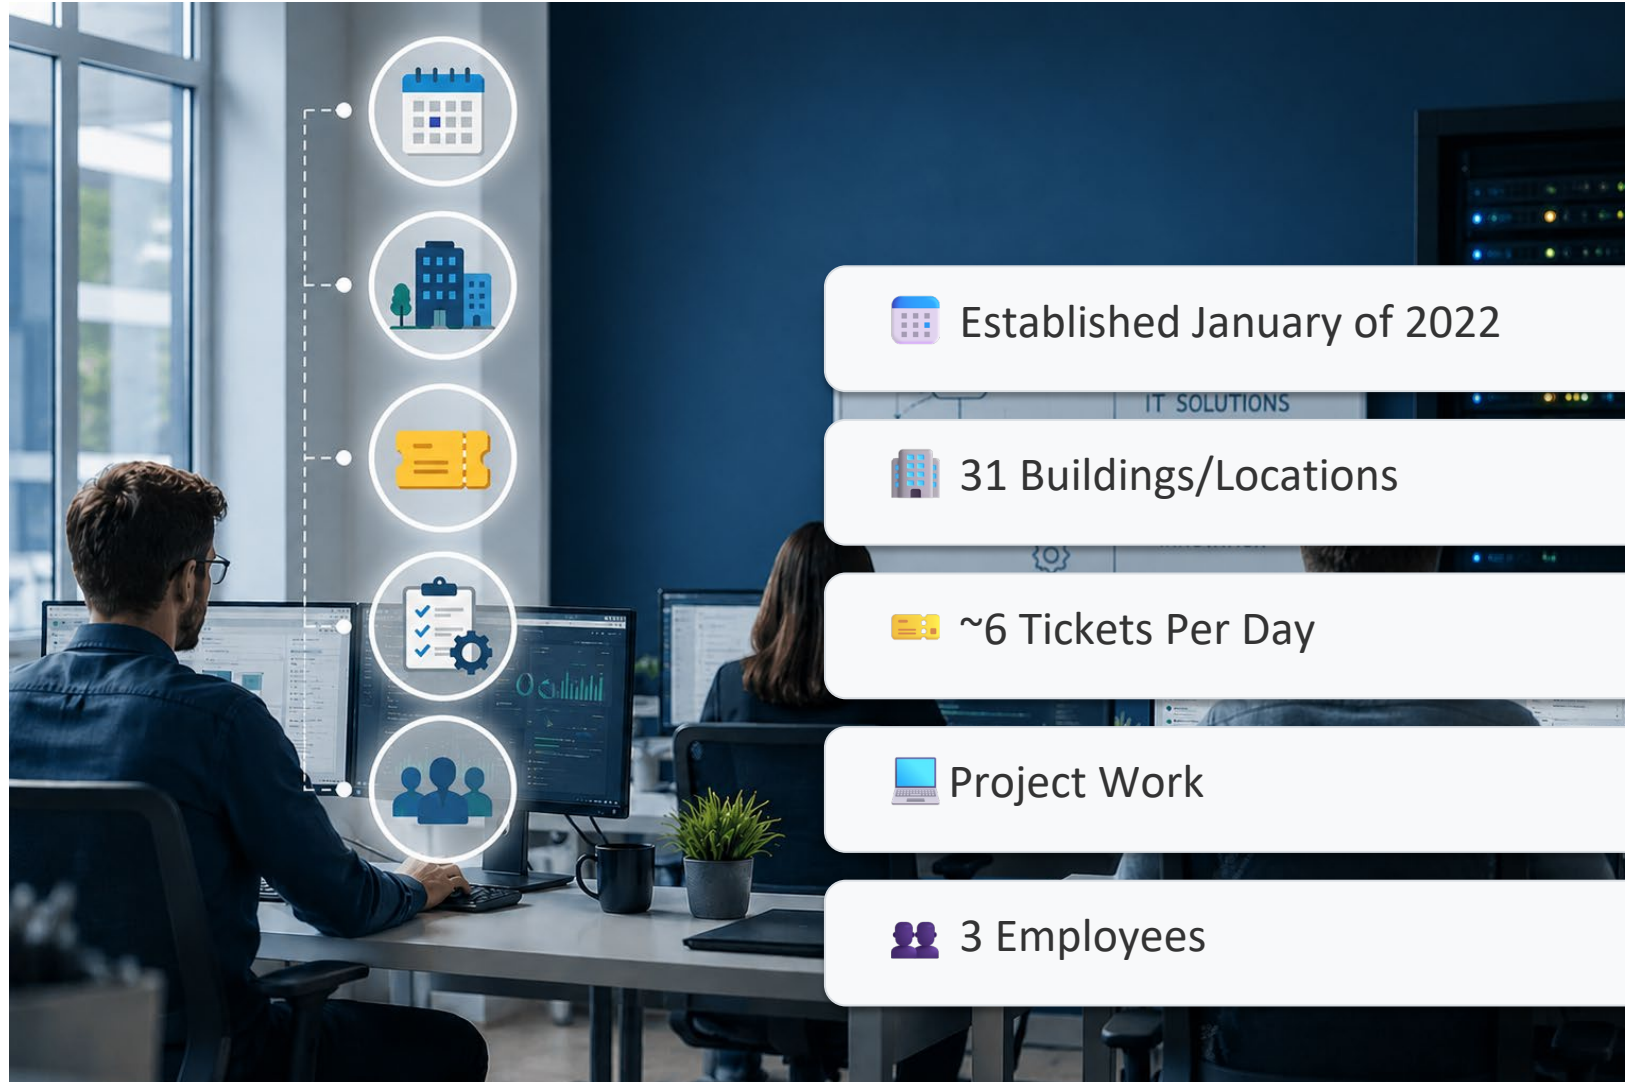

INFORMATION TECHNOLOGY

WHAT DOES I.T. DO?

Mentimeter

What Do You Think IT Does?

menti.com
1615 8175

Waiting for participants

Navigation icons: back, forward, search, refresh, and a grid icon.

Feedback icons: thumbs up and thumbs down.

I.T. DEPARTMENT

 Established January of 2022

 31 Buildings/Locations

 ~6 Tickets Per Day

 Project Work

 3 Employees

WHAT DOES I.T. MANAGE?

I.T. SUPPORTS EVERYTHING

MAJOR PROJECTS

Workstation and Server Upgrades

Fiber Expansion for City Infrastructure

SCADA Software Upgrades

Video Management System Upgrade

Infrastructure Modernization

City of Zeeland Website

CITY NETWORK