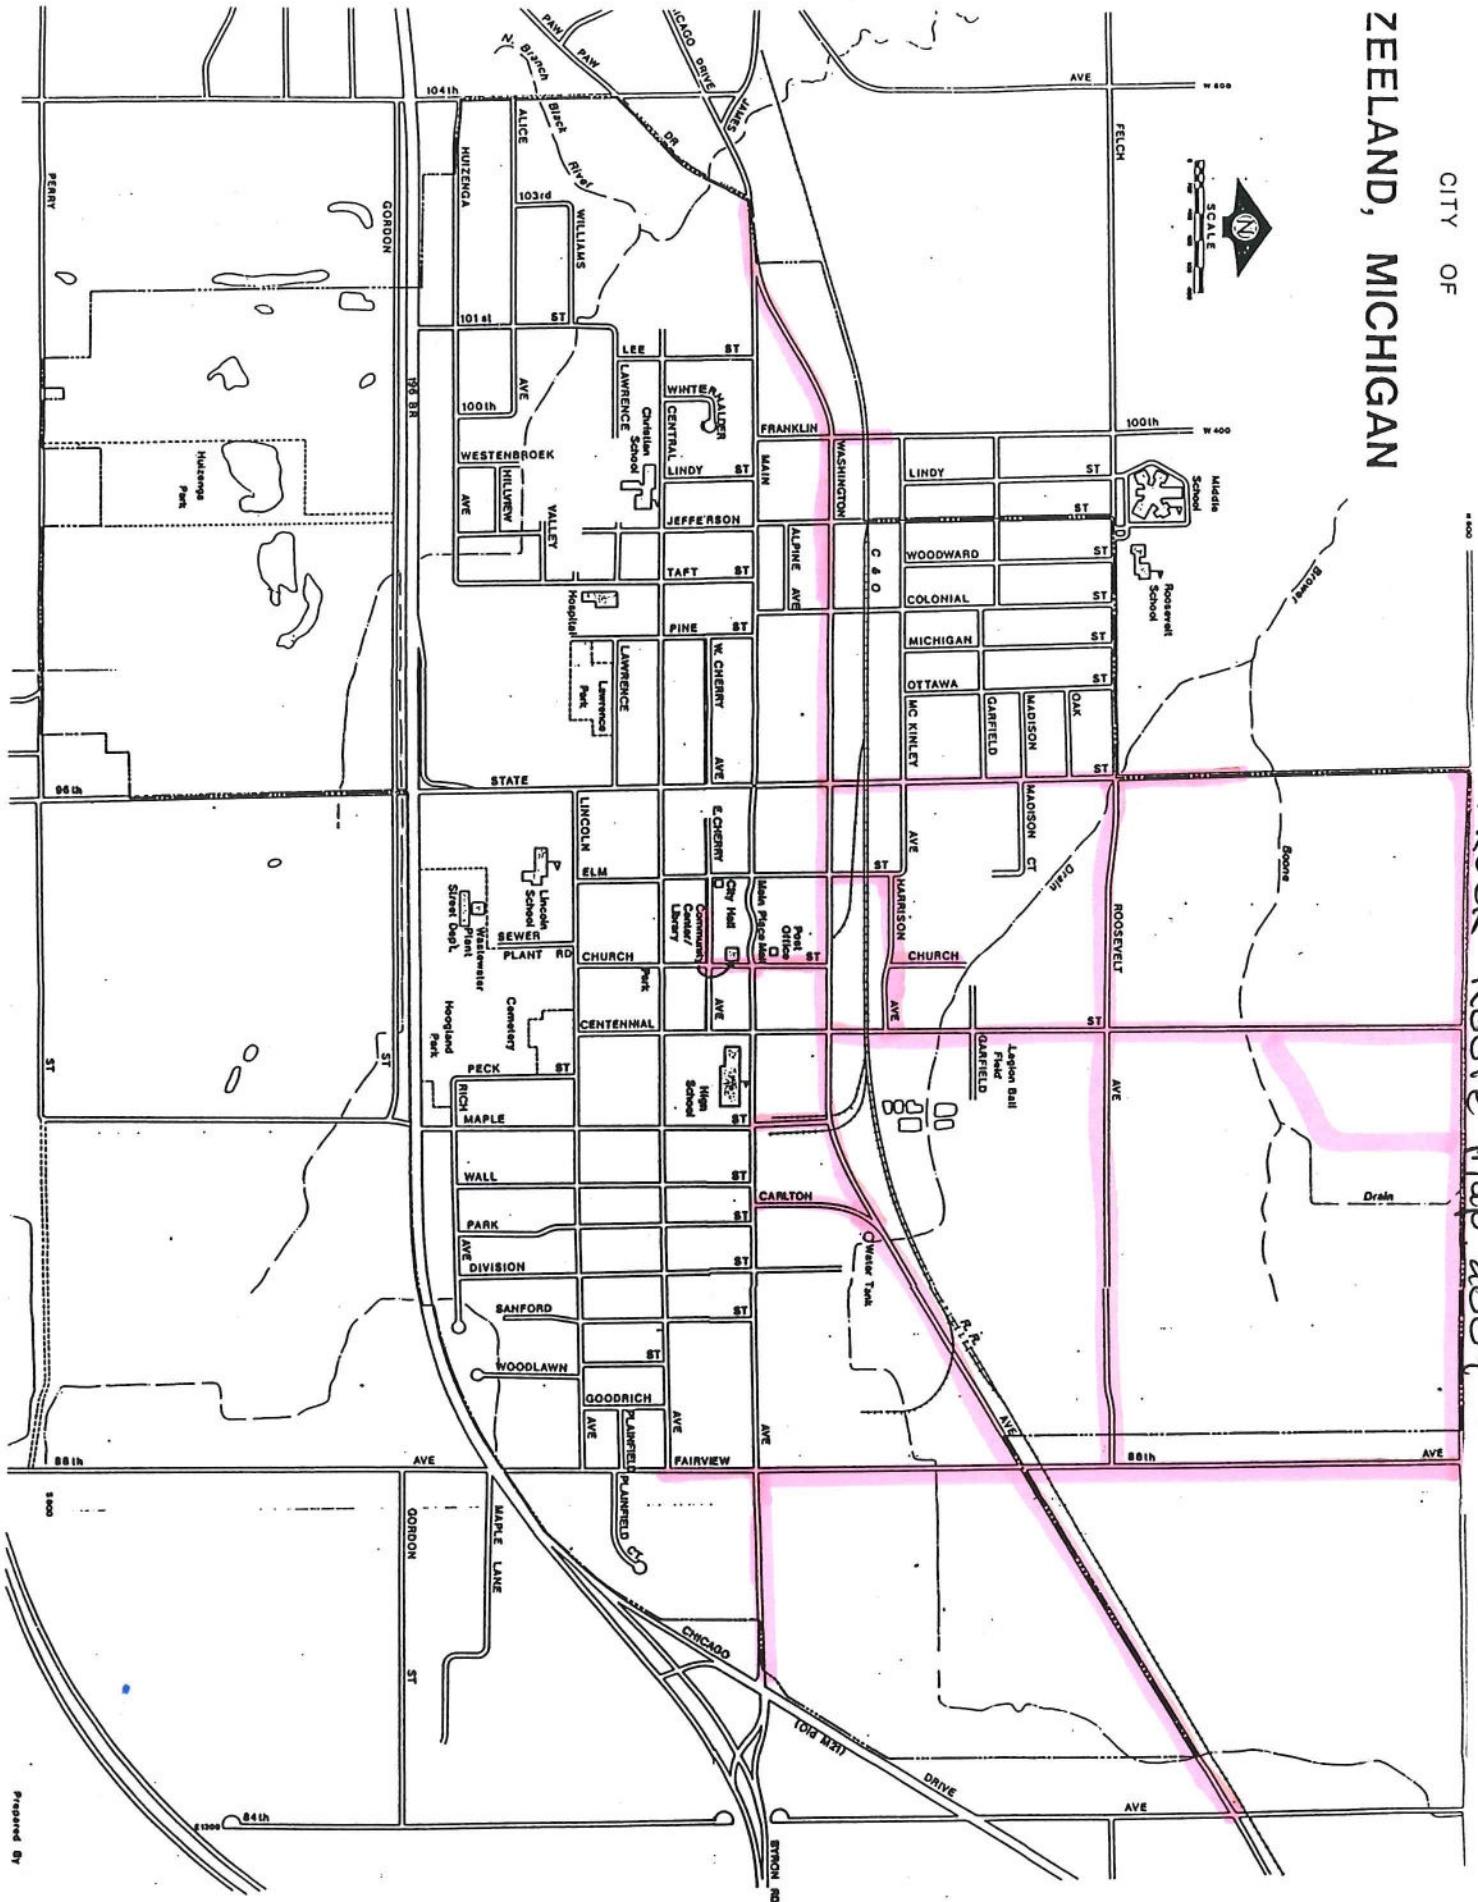

# ZEELAND, MICHIGAN

CITY OF

Truck Route Map 2009

Prepared by

DATE 03 15 2009